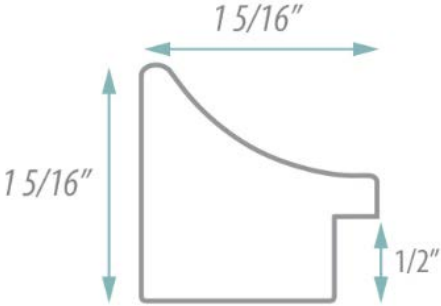

## FRAMED MIRRORS COLLECTION

- FEATURES:**
- ONE 21X40" HIGH RESOLUTION SILVER PLATE GLASS MIRROR SIZE W/ DECORATIVE FRAME.
  - "WALL HUGGER" HANGERS FOR MOUNTING INCLUDED.
  - STANDARD MOUNTING STYLE IS VERTICAL. FOR HORIZONTAL, PLEASE SPECIFY WHEN ORDERING.
  - PACKED IN FOUR WALL (FOLDED DOUBLE WALL) CORRUGATION.
  - STYLE: TRANSITIONAL
  - COLOR: SILVER/PEWTER
  - FINISH: METALLIC GREY

- MIRROR FINISHES:**
- FLAT POLISHED EDGE
  - BEVELED EDGE

**OVERALL SIZE DIMENSION: 23 5/8" WIDE X 42 5/8" HIGH X 1" DEEP**